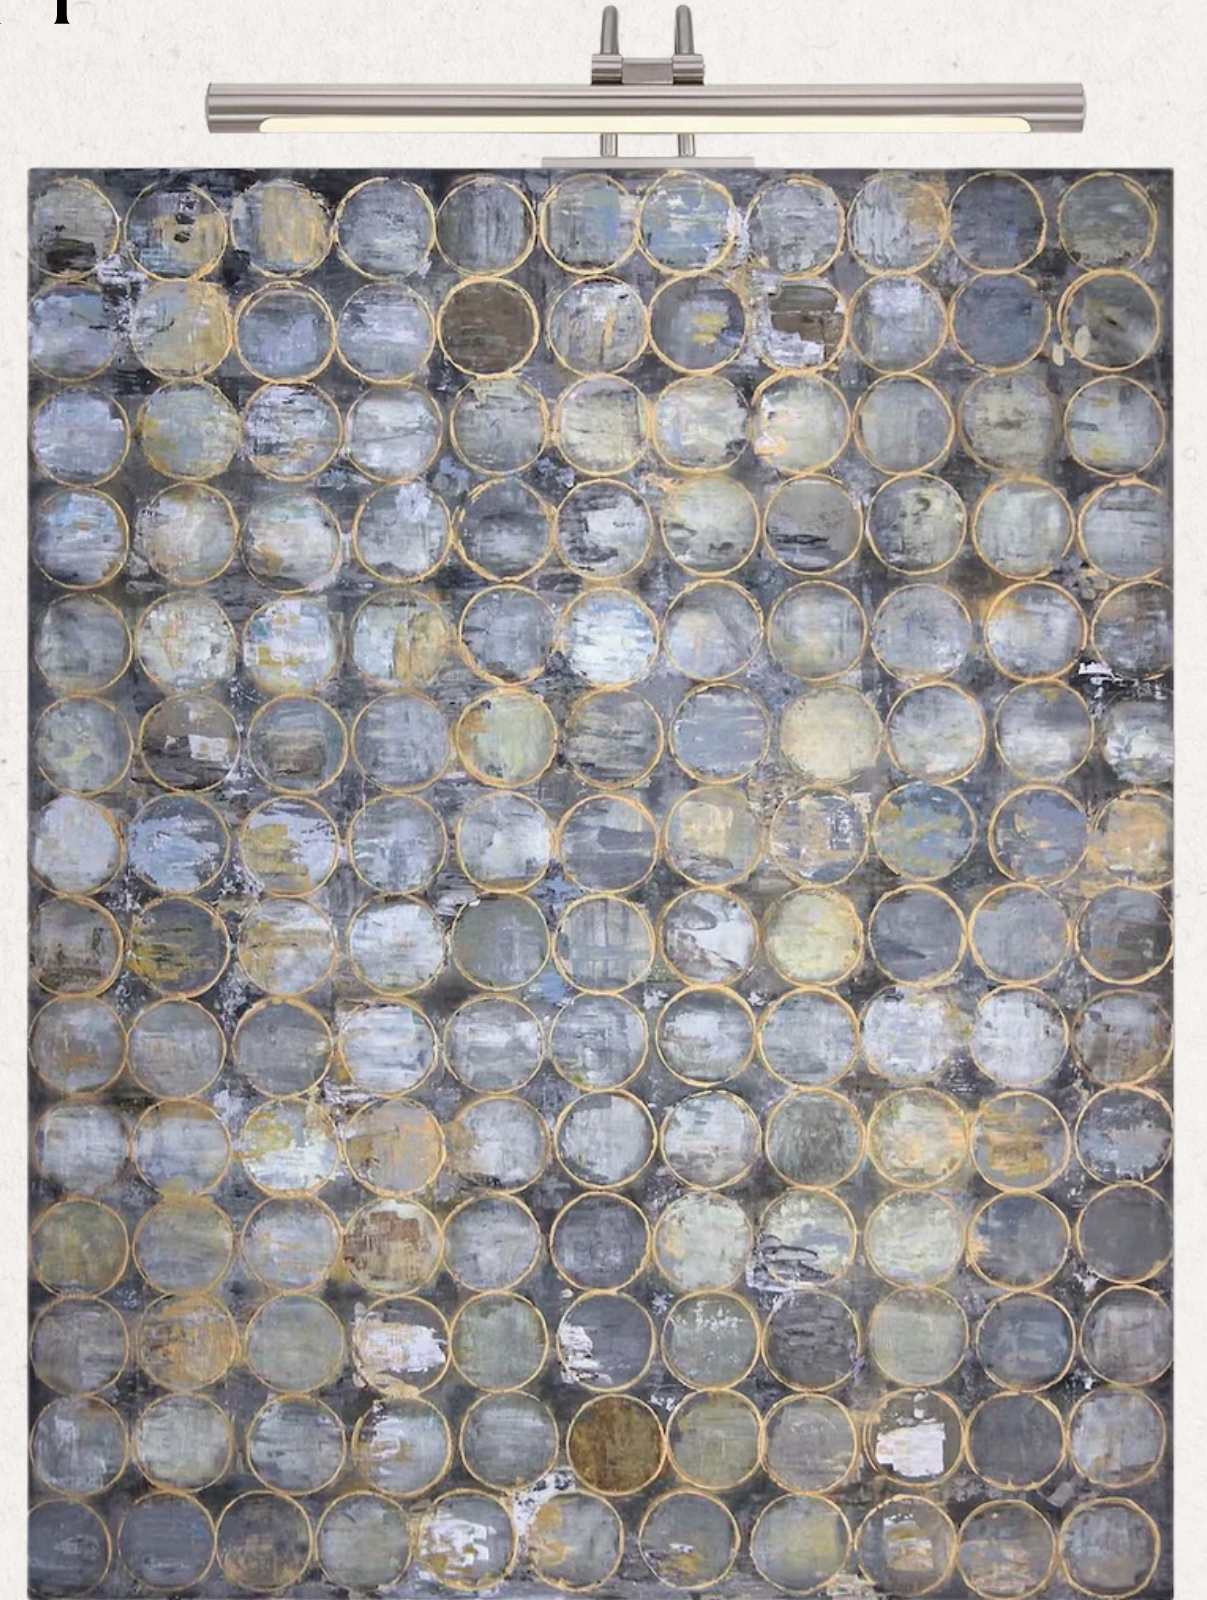

ACCESSORY STORY