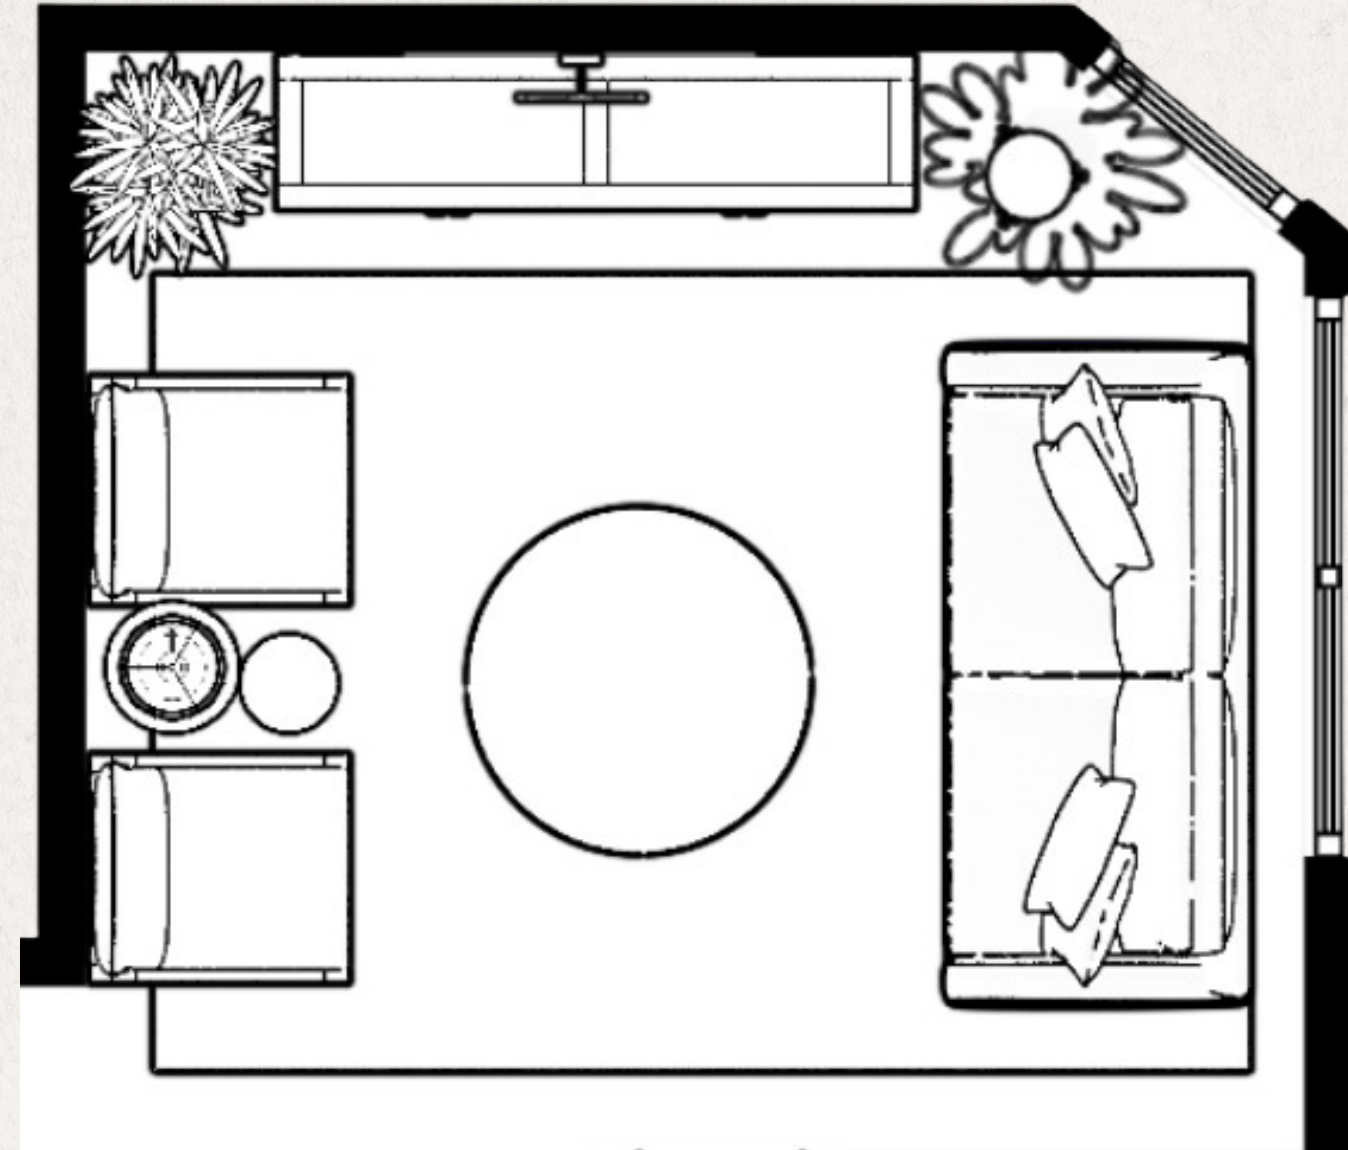

WESTCHASE RESIDENCE

Design Presentation

FLOORPLAN

MATERIALS

Flooring

Fabrics

Wall Color

Light Oak Accents

Greytan Maple

FORMAL LIVING ROOM MOOD BOARD

FORMAL LIVING ROOM MOOD BOARD

LIVING SPACE MOOD BOARD

PRIMARY BEDROOM MOOD BOARD

Alexia's
INTERIORS