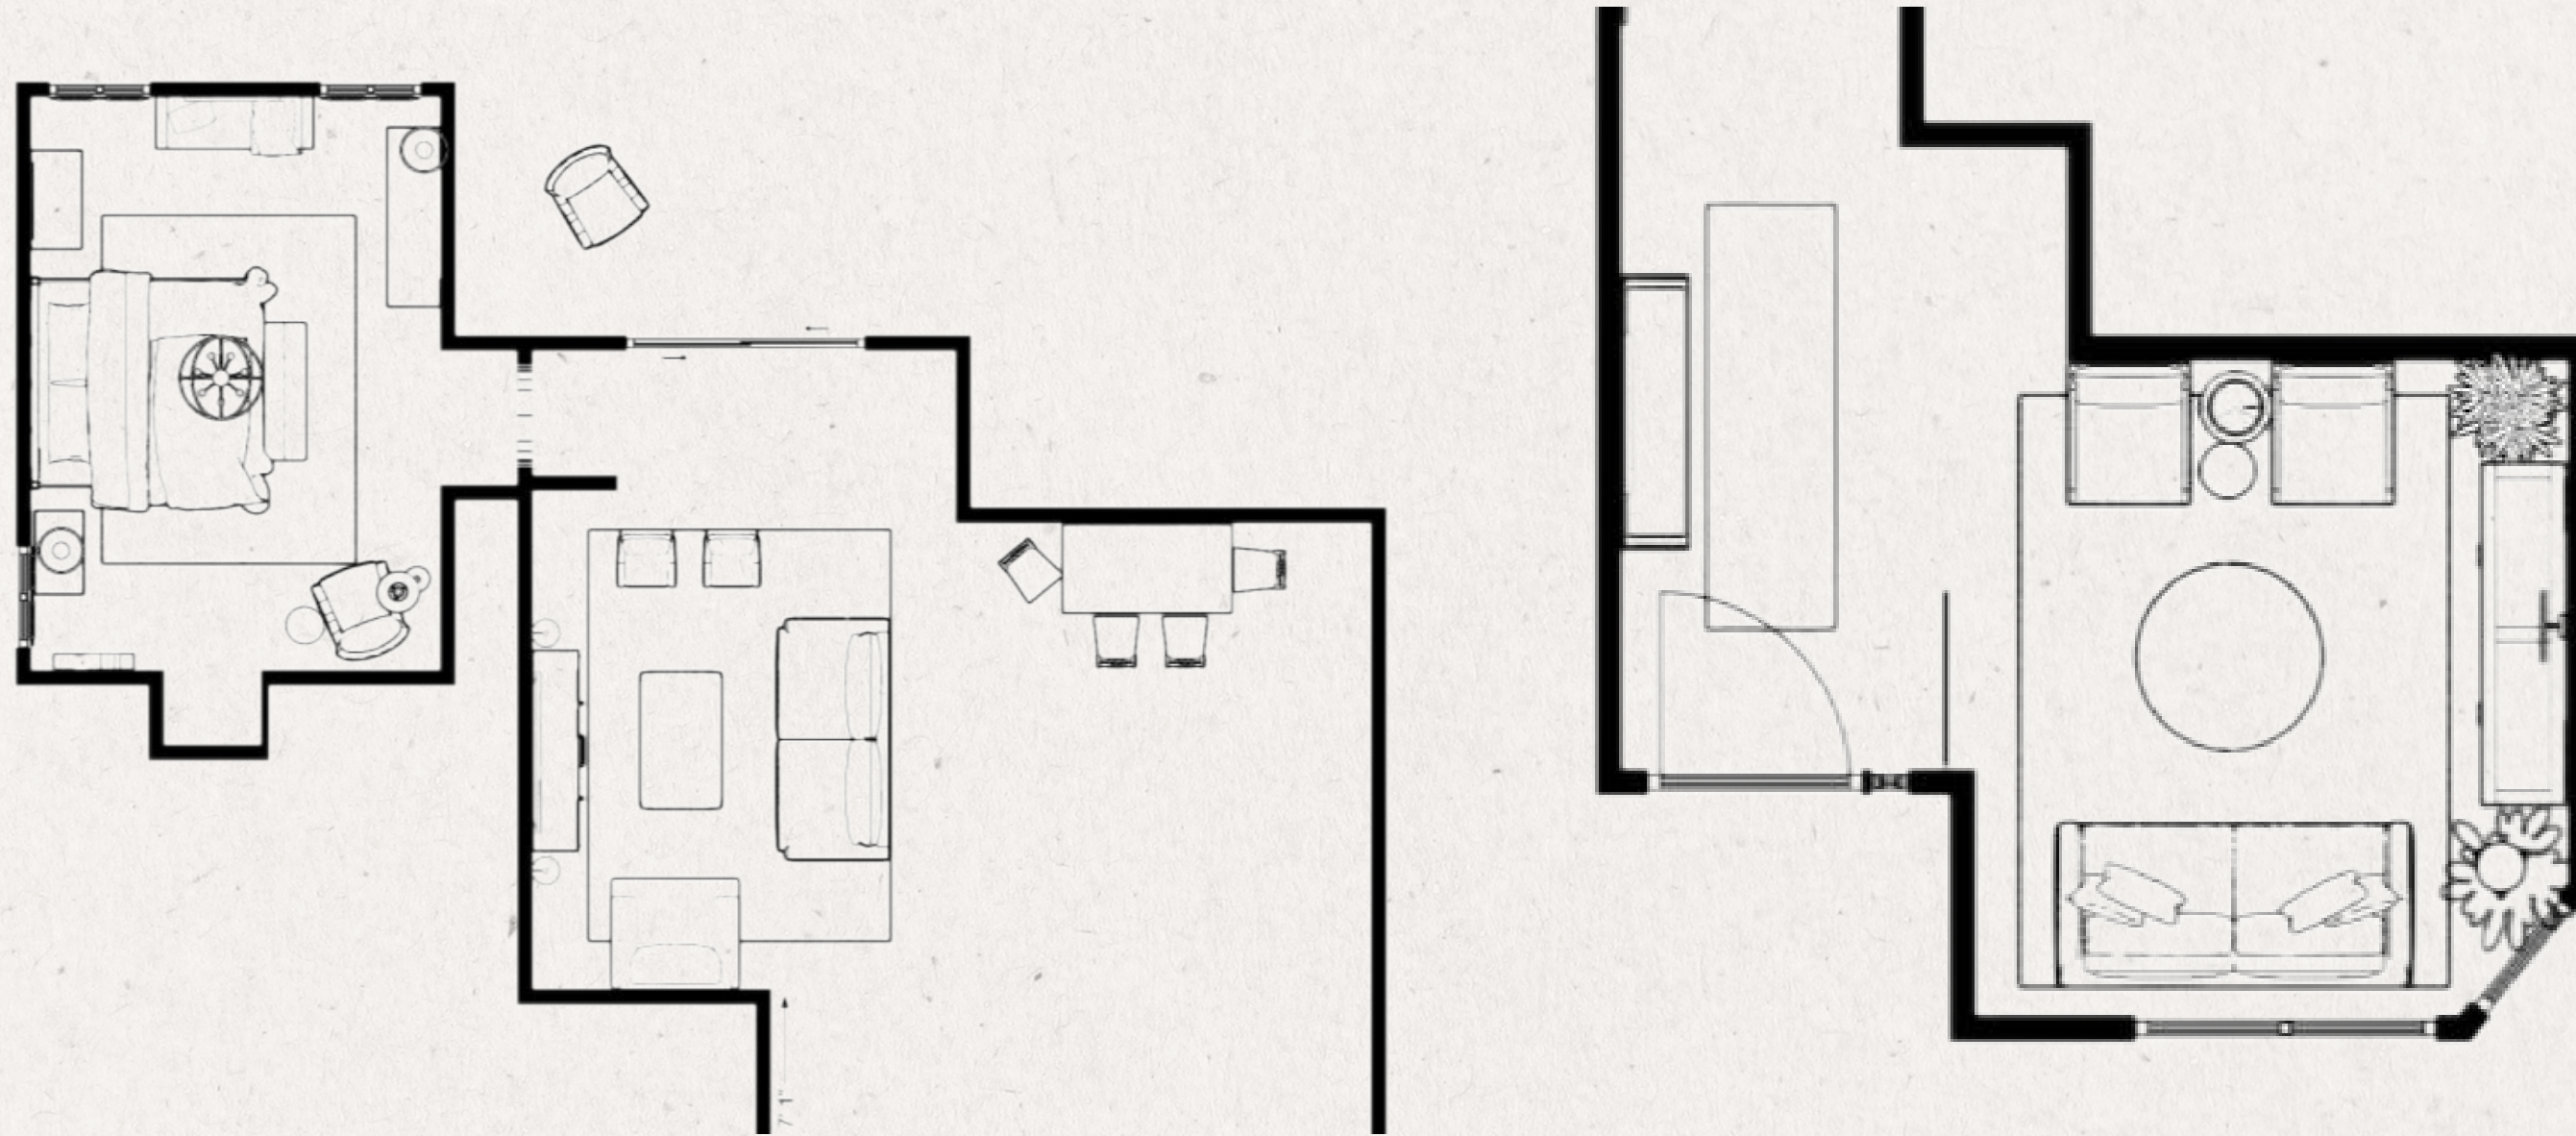

WESTCHASE RESIDENCE

Design Presentation

FLOORPLAN

MATERIALS

Flooring

Fabrics

Wall Color

Light Oak Accents

Greytan Maple

FORMAL LIVING ROOM MOOD BOARD

FORMAL LIVING ROOM MOOD BOARD

LIVING SPACE MOOD BOARD

PRIMARY BEDROOM MOOD BOARD

Alexia's
INTERIORS