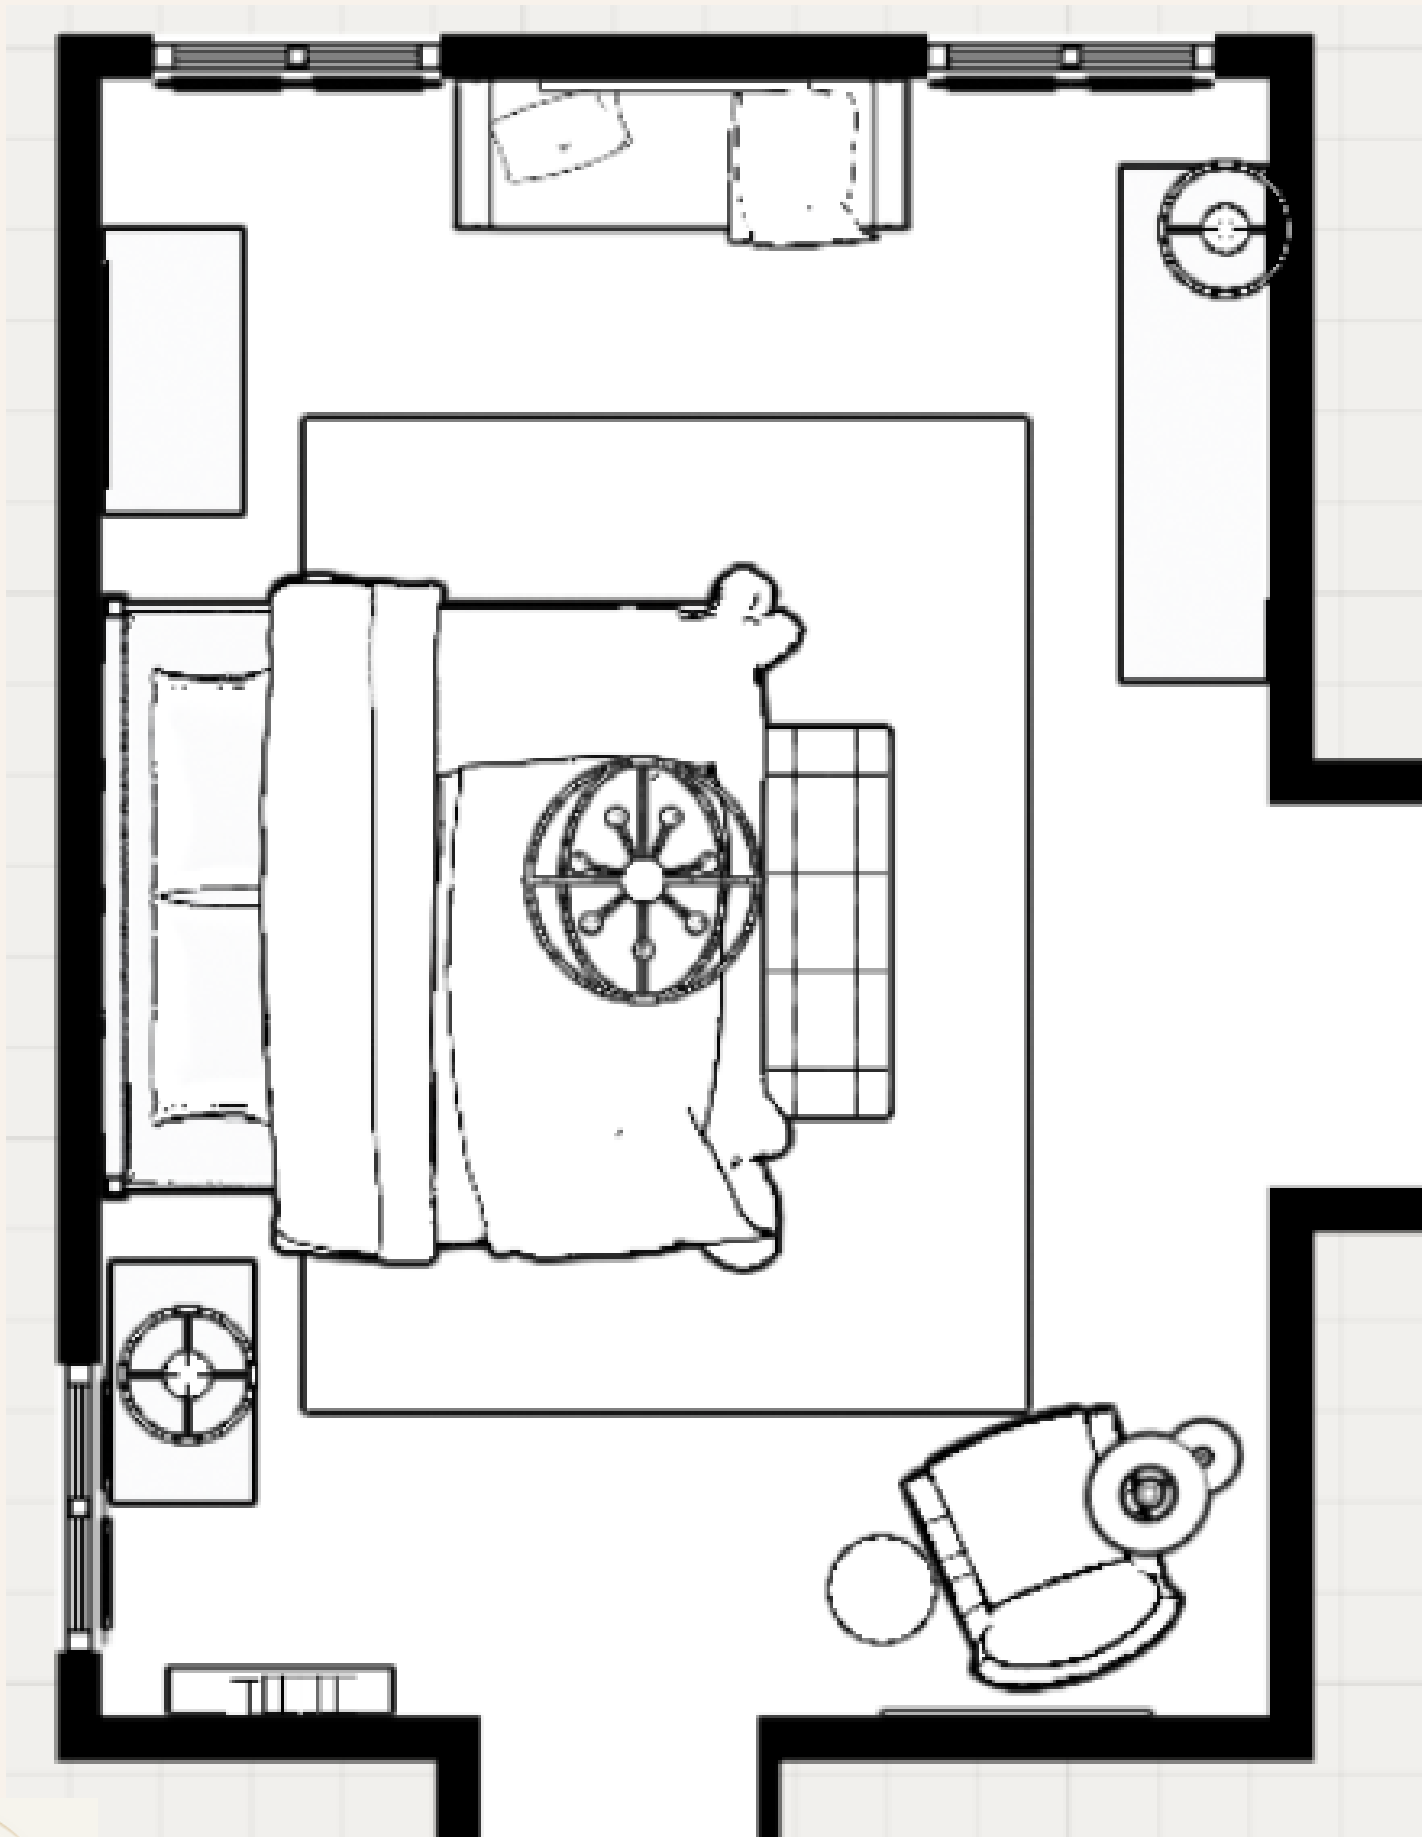

WESTCHASE RESIDENCE

Design Presentation

FLOORPLAN

MATERIALS

Flooring

Fabrics

Wall Color

Light Oak Accents

Greytan Maple

FORMAL LIVING ROOM MOOD BOARD

FORMAL LIVING ROOM MOOD BOARD

LIVING SPACE MOOD BOARD

PRIMARY BEDROOM MOOD BOARD

Alexia's
INTERIORS